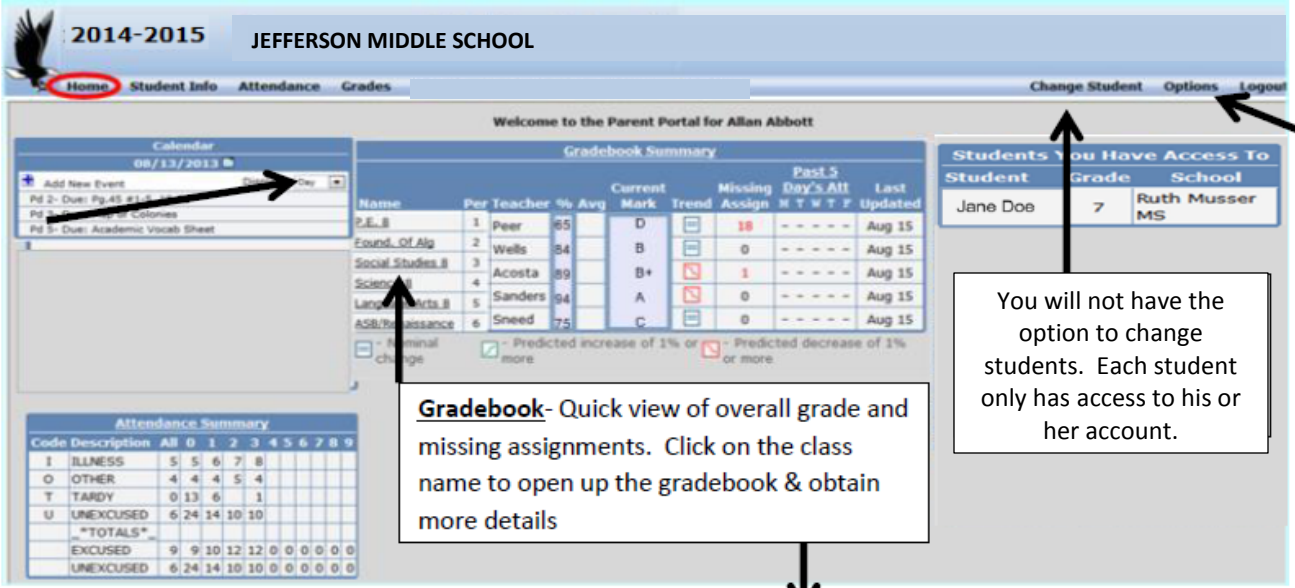

Aeries Student Portal

Aeries Student Portal provides you with a lot of information and this is meant to help you navigate through the site.

Calendar - Shows assignments that are **DUE** that day. Change the Display to Month to see upcoming assignments

Attendance - Shows totals for each period

Gradebook - Quick view of overall grade and missing assignments. Click on the class name to open up the gradebook & obtain more details

Students You Have Access To - You will not have the option to change students. Each student only has access to his or her account.

You have been given a unique password, however, after you log in for the first time, you can change the password to something that you will remember.

Be sure that you keep your password secure and something that is not common such as "password", "welcome" or your name.

To change the password, click on **OPTIONS** - Change Password.

Period - Change to see a different gradebook or period

Click on + to see more details for each assignment.

Click here to email the teacher

Missing assignments appear in red

Teacher can post comments to provide more information.

Yes = teacher is done grading and it counts toward overall grade.
NO = Teacher hasn't finished grading it yet, but posted it so you know what is for homework.

Teacher can post files which you can download.

2- Found Of Alg- Y 8/5/2013 - 5/29/2014   PERALES bperales@csd.k12.ca.us

#	Description	Type	Score	Correct	%	Status/Comment	Date Completed	Due Date	Grading Compl	Documents
1	Parent Letter	Homework	10 / 10	10 / 10	100.00%		08/08/2013	08/08/2013	Yes	
2	GEMDAS Flipbook	Classwork	10 / 10	10 / 10	100.00%		08/09/2013	08/09/2013	Yes	
3	Order Of Operations Quiz	Test/Quiz	6 / 6	6 / 6	100.00%		08/12/2013	08/12/2013	Yes	
4	Order of Operations Wks 13	Homework	8 / 10	8 / 10	80.00%	Retook quiz to raise grade	08/08/2013	08/08/2013	Yes	
5	Pg. 51 #2-4, 19-21, 23-24	Homework	/ 10	0 / 10	0.00%		08/08/2013	08/08/2013	No	
6	Order of Operations Wks 34 #1-12	Homework	9 / 10	9 / 10	90.00%		08/14/2013	08/14/2013	Yes	
7	Pg.45 #1-5, 15-21 Date Assigned 08/12/2013 Due Time Long Description Use posted notes if you need help with your homework.	Homework	8 / 10	8 / 10	80.00%		08/13/2013	08/13/2013	Yes